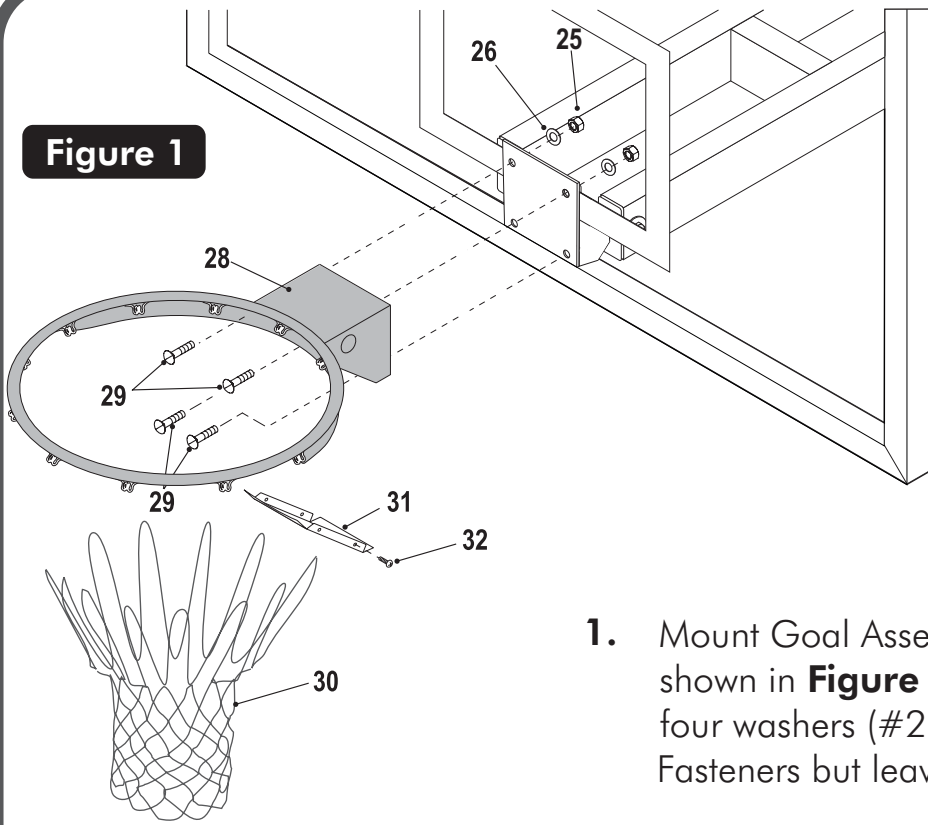

©2018 Escalade® Sports

Figure 1

! CAUTION !

INSTALL RIM EXACTLY AS SHOWN. FAILURE TO DO SO COULD DAMAGE GLASS.

! CAUTION !

NEVER USE RIM WITH COVER PLATE REMOVED!

1. Mount Goal Assembly (#28) to Backboard as shown in **Figure 1**, using four bolts (#29), four washers (#26) and four nuts (#25). Tighten Fasteners but leave loose enough to level rim.
2. Place a level across rim assembly and adjust rim until it is level. Finish tightening the four nuts.
3. Attach Cover Plate (#31) to the Rim (#28) with four Screws (#32), then Net (#30). See **Figure 1**.